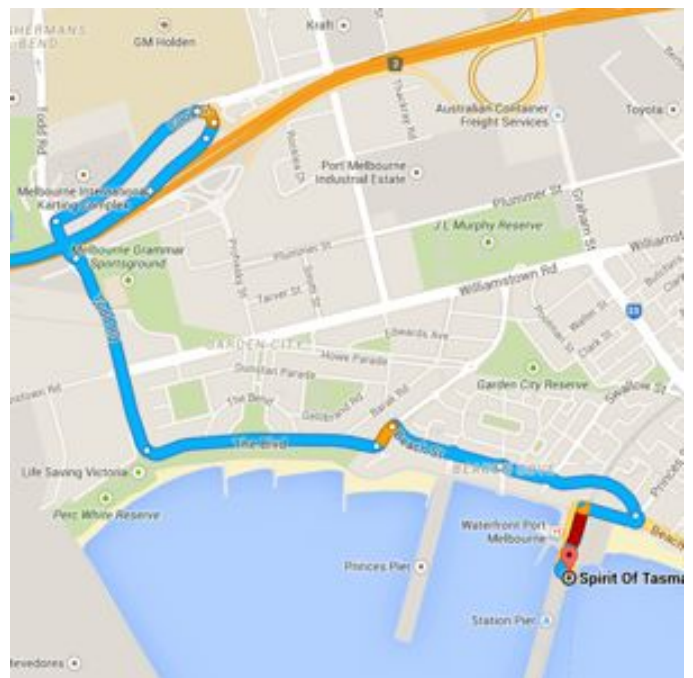

 9.5 km
- ⤵
 9. Take exit **W5** towards **Todd Road**

 260 m
- ⤴
 10. Keep **left** to continue toward **Cook St**

 58 m
- ⤵
 11. Keep **left** at the fork, follow signs for **Cook Street/Todd Road** and merge onto **Cook St**

 79 m

Continue on **Cook St**. Take **Todd Rd, The Blvd** and **Beach St** to **Waterfront Pl**

3.8 km / 7 min

- ⤴
 12. Merge onto **Cook St**

 600 m
- ⦿
 13. At the roundabout, take the **1st** exit onto **Todd Rd**

 150 m
- ⦿
 14. At the roundabout, take the **2nd** exit and stay on **Todd Rd**

 700 m
- ⤴
 15. Continue onto **The Blvd**

 800 m
- ⦿
 16. At the roundabout, take the **1st** exit onto **Beacon Rd**

 86 m
- ↪
 17. Turn **right** onto **Beach St**
 Go through 1 roundabout

 400 m
- ⦿
 18. At the roundabout, take the **2nd** exit and stay on **Beach St**
 Go through 1 roundabout

 550 m

-  19. At the roundabout, take the **3rd** exit onto **Waterfront PI**

 Destination will be on the left