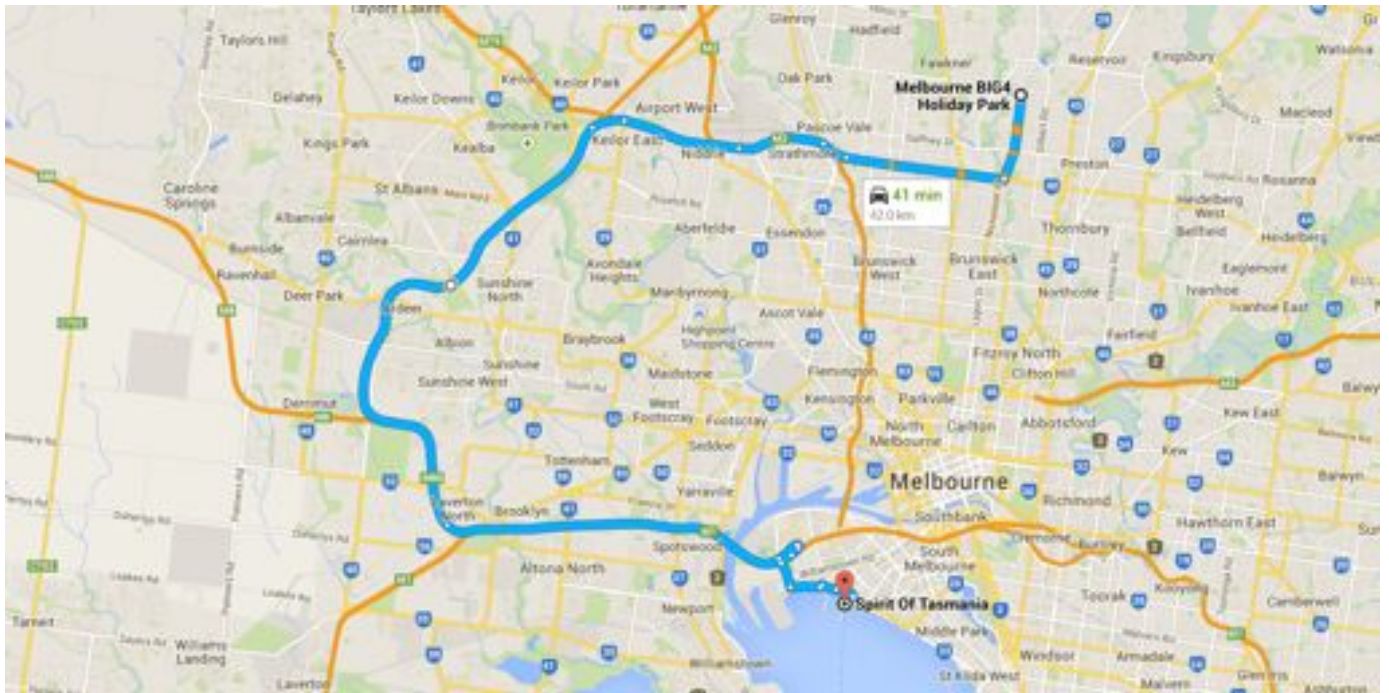

Directions from **Melbourne BIG4 Holiday Park, 265 Elizabeth Street** to **Spirit Of Tasmania**

o Melbourne BIG4 Holiday Park, 265 Elizabeth Street

Coburg VIC 3058

Get on **M2/State Route 43** in Strathmore

7.2 km / 10 min

- ↑ 1. Head south on Elizabeth St towards Horton St
2.3 km
- 2. Turn right onto Bell St/State Route 40
4.2 km
- ⤴ 3. Take the State Route 43/Tullamarine Freeway ramp on the right to Bendigo
700 m

 79 m

Continue on **Cook St**. Take **Todd Rd, The Blvd** and **Beach St** to **Waterfront Pl**

3.8 km / 7 min

- ⤴
 12. Merge onto **Cook St**

 600 m
- ⦿
 13. At the roundabout, take the **1st** exit onto **Todd Rd**

 400 m
- ⦿
 18. At the roundabout, take the **2nd** exit and stay on **Beach St**
 Go through 1 roundabout

 550 m

-  19. At the roundabout, take the **3rd** exit onto **Waterfront PI**

 Destination will be on the left