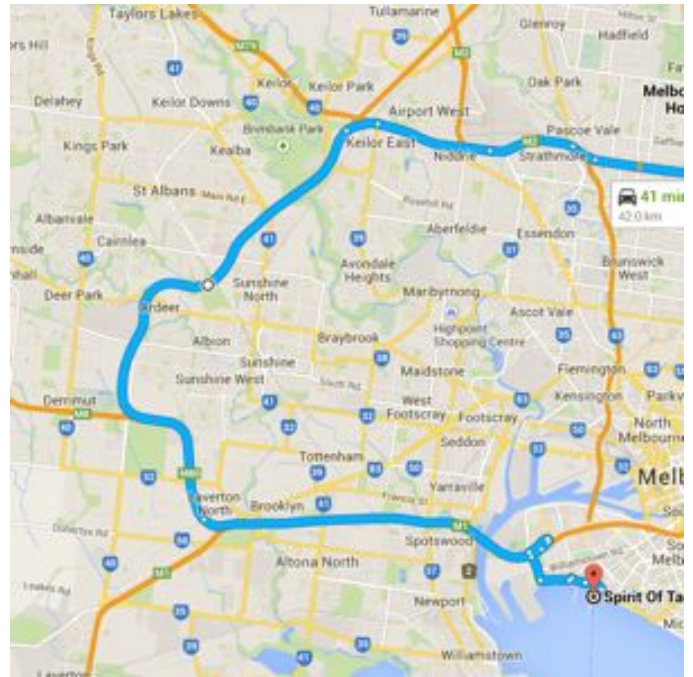

 3.2 km
- ⤵
 6. Take the **National Highway M80/Western Ring Road** exit

 850 m
- ⤴
 7. Merge onto **Western Ring Rd/M80**

 14.9 km
- ⤵
 8. Take the exit onto **West Gate Freeway/M1** towards **West Gate Bridge**

 79 m

Continue on **Cook St**. Take **Todd Rd, The Blvd** and **Beach St** to **Waterfront Pl**

3.8 km / 7 min

- ⤴
 12. Merge onto **Cook St**

 600 m
- ⦿
 13. At the roundabout, take the **1st** exit onto **Todd Rd**

 150 m
- ⦿
 14. At the roundabout, take the **2nd** exit and stay on **Todd Rd**

 700 m
- ⤴
 15. Continue onto **The Blvd**

 800 m
- ⦿
 16. At the roundabout, take the **1st** exit onto **Beacon Rd**

 86 m
- ↪
 17. Turn **right** onto **Beach St**
 Go through 1 roundabout

 400 m
- ⦿
 18. At the roundabout, take the **2nd** exit and stay on **Beach St**
 Go through 1 roundabout

 550 m

-  19. At the roundabout, take the **3rd** exit onto **Waterfront PI**

 Destination will be on the left