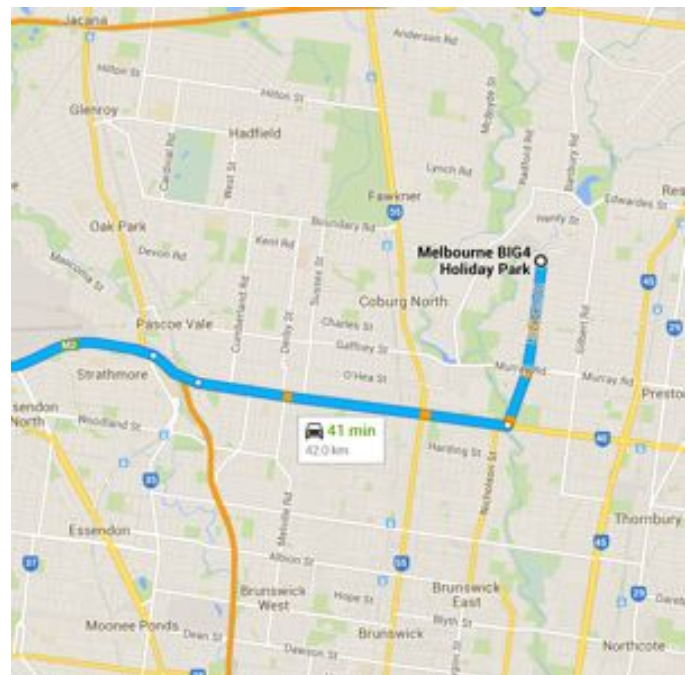

Directions from **Melbourne BIG4 Holiday Park, 265 Elizabeth Street** to **Spirit Of Tasmania**

o Melbourne BIG4 Holiday Park, 265 Elizabeth Street

Coburg VIC 3058

Get on **M2/State Route 43** in Strathmore

7.2 km / 10 min

- ↑ 1. Head south on Elizabeth St towards Horton St
2.3 km
- 2. Turn right onto Bell St/State Route 40
4.2 km
- ⤴ 3. Take the State Route 43/Tullamarine Freeway ramp on the right to Bendigo
700 m

 79 m

Continue on **Cook St**. Take **Todd Rd, The Blvd** and **Beach St** to **Waterfront Pl**

3.8 km / 7 min

- ⤴
 12. Merge onto **Cook St**

 600 m
- ⦿
 13. At the roundabout, take the **1st** exit onto **Todd Rd**

 400 m
- ⦿
 18. At the roundabout, take the **2nd** exit and stay on **Beach St**
 Go through 1 roundabout

 550 m

-  19. At the roundabout, take the **3rd** exit onto **Waterfront PI**

 Destination will be on the left